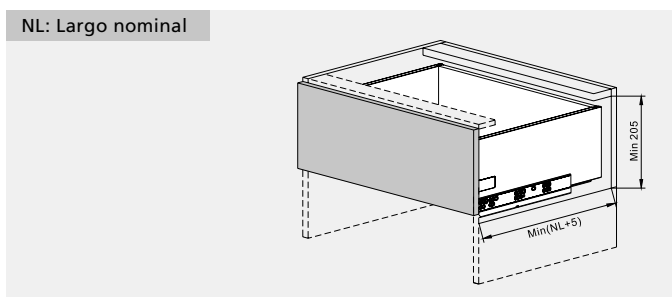

Espacio requerido