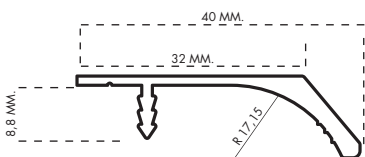

REF.	ACABADO FINISHED/TERMINER	LARGO LONG LONG	ALTO HIGH HAUTE	ANCHO WIDE LARGEUR	PAKAGING		
60015	Blanco mate Matt white Blanc mat	Puerta 20	147 MM.	11 MM.	40 MM.	25 pz./box	
60020			197 MM.	11 MM.	40 MM.	25 pz./box	
60025			247 MM.	11 MM.	40 MM.	25 pz./box	
60030			297 MM.	11 MM.	40 MM.	25 pz./box	
60035			347 MM.	11 MM.	40 MM.	25 pz./box	
60040			397 MM.	11 MM.	40 MM.	25 pz./box	
60045			447 MM.	11 MM.	40 MM.	25 pz./box	
60050			497 MM.	11 MM.	40 MM.	25 pz./box	
60060		Negro mate Matt black Noir mat		597 MM.	11 MM.	40 MM.	25 pz./box
60070				697 MM.	11 MM.	40 MM.	25 pz./box
60080				797 MM.	11 MM.	40 MM.	25 pz./box
60090				897 MM.	11 MM.	40 MM.	25 pz./box
60100				997 MM.	11 MM.	40 MM.	25 pz./box
60120				1197 MM.	11 MM.	40 MM.	25 pz./box
60300				3000 MM.	11 MM.	40 MM.	30 pz./box