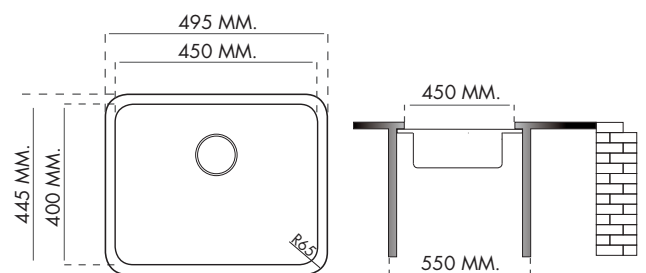

FREGADERO/SINK/PUITS
FR 361 · 40 X 45 CMS.

DESCRIPCION:
40x45 bajo encimera

MATERIAL:
AISI 304 - 18/10
Acero Pulido/Polished steel/Acier poli