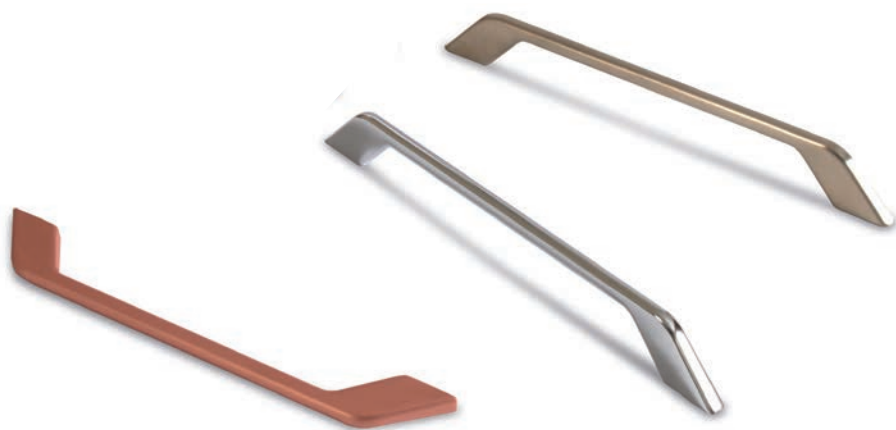

FERRAMOL®

SINCE 1979