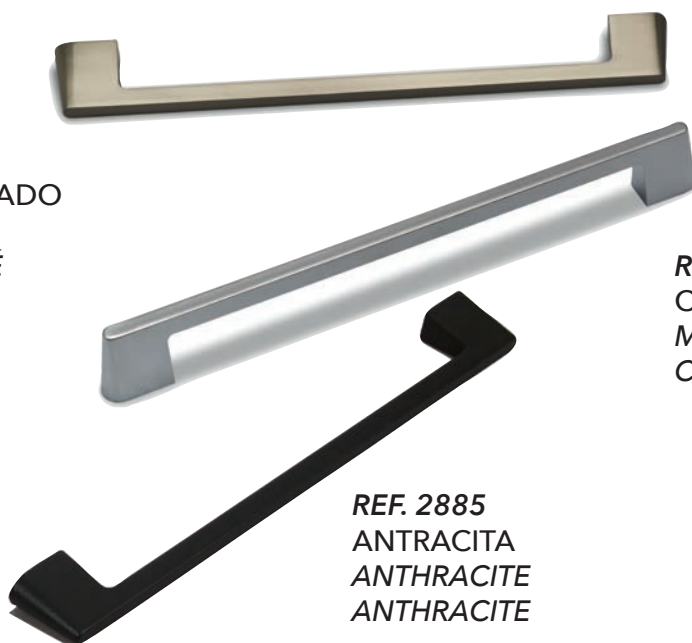

REF. 2885
NIQUEL SATINADO
SATIN NICKEL
NICKEL SATINÉ

REF. 2885
CROMO MATE
MATT CHROME
CHROME MAT