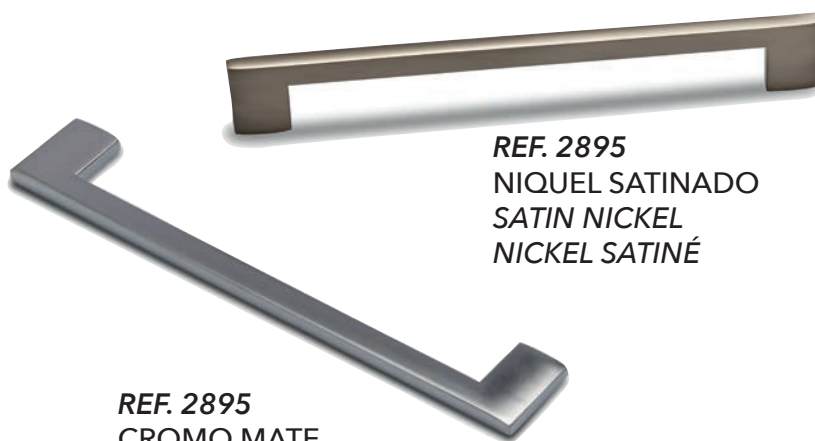

REF. 2895
NIQUEL SATINADO
SATIN NICKEL
NICKEL SATINÉ

REF. 2895
CROMO MATE
MATT CHROME
CHROME MAT